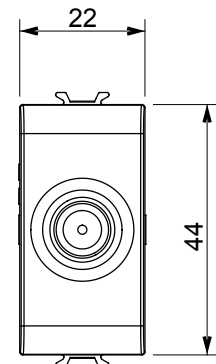

DIMENSIONAL