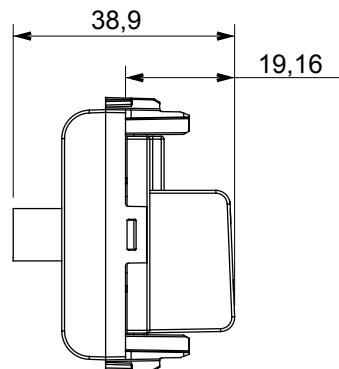

Wide range of control devices, sockets for power supply (conforming to national and international standards) signal pick-up, climate control, comfort management, technical alarm signalling and emergency lighting management. The ChoruSmart modular devices are available in five colours, glossy white, satin white, natural beige, satin black and lacquered titanium and in various sizes from 1/2, 1, 2 and 3 modules. Thanks to the mounting supports for rectangular, square and round boxes, endless combinations can be created with the ChoruSmart range of plates.

Category	TV/SAT socket-outlet	Description	Direct
Colour	Glossy Titanium	Attenuation	0 dB
Frequency	5-2400 MHz	Shielding	Class A
For connector type	F-Female	Standard	EN 60728-4; IEC 61169-24
No. modules	1	Cable fixing	With screw
Case	Pressure casting zamak metal body	Electrocod	0131
Material	Technopolymer		

DIMENSIONAL

STANDARDS/APPROVALS