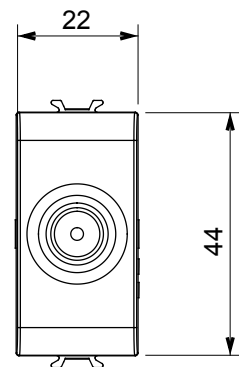

Wide range of control devices, sockets for power supply (conforming to national and international standards) signal pick-up, climate control, comfort management, technical alarm signalling and emergency lighting management. The ChoruSmart modular devices are available in five colours, glossy white, satin white, natural beige, satin black and lacquered titanium and in various sizes from 1/2, 1, 2 and 3 modules. Thanks to the mounting supports for rectangular, square and round boxes, endless combinations can be created with the ChoruSmart range of plates.

Category	TV socket-outlet	Description	Direct
Colour	Glossy Titanium	Attenuation	0 dB
Frequency	5-2400 MHz	Shielding	Class A
For connector type	IEC-Male	Standard	EN 60728-4; IEC 61169-2
No. modules	1	Cable fixing	With screw
Case	Pressure casting zamak metal body	Electrocod	0131
Material	Technopolymer		

### DIMENSIONAL