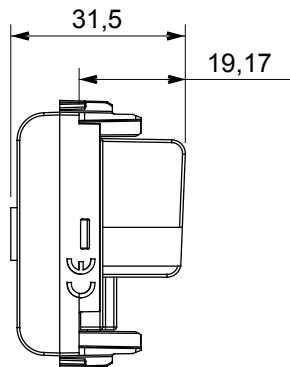

Wide range of control devices, sockets for power supply (conforming to national and international standards) signal pick-up, climate control, comfort management, technical alarm signalling and emergency lighting management. The ChoruSmart modular devices are available in five colours, glossy white, satin white, natural beige, satin black and lacquered titanium and in various sizes from 1/2, 1, 2 and 3 modules. Thanks to the mounting supports for rectangular, square and round boxes, endless combinations can be created with the ChoruSmart range of plates.

Category	TV socket-outlet	Description	Direct
Colour	Glossy Titanium	Attenuation	0 dB
Frequency	5-2400 MHz	Shielding	Class A
For connector type	IEC-Male	Standard	EN 60728-4; IEC 61169-2
No. modules	1	Cable fixing	With screw
Case	Pressure casting zamak metal body	Electrocod	0131
Material	Technopolymer		

### DIMENSIONAL