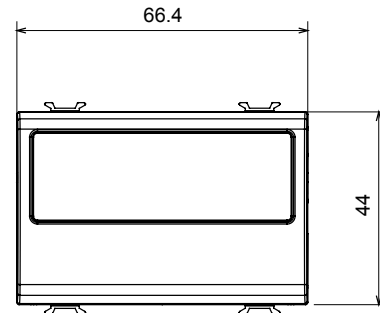

DIMENSIONAL

TECHNICAL SYMBOLOGY

STANDARDS/APPROVALS