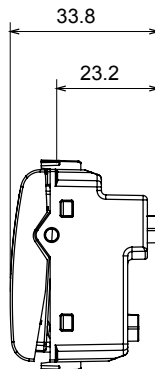

DIMENSIONAL