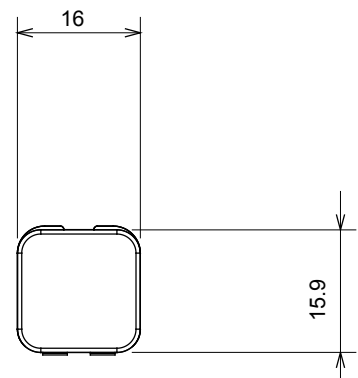

Wide range of control devices, sockets for power supply (conforming to national and international standards) signal pick-up, climate control, comfort management, technical alarm signalling and emergency lighting management. The ChoruSmart modular devices are available in five colours, glossy white, satin white, natural beige, satin black and lacquered titanium and in various sizes from 1/2, 1, 2 and 3 modules. Thanks to the mounting supports for rectangular, square and round boxes, endless combinations can be created with the ChoruSmart range of plates.

Category	Interchangeable diffuser	Type	Interchangeable
Colour	Green	Description	Diffusers
Standard	EN 60669-1	Thermo-pressure with ball	125 °C
Glow Wire Test	850 °C	Symbol	Green
Material	Technopolymer	Electrocod	0130

### DIMENSIONAL