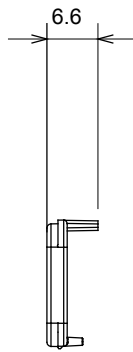

Wide range of control devices, sockets for power supply (conforming to national and international standards) signal pick-up, climate control, comfort management, technical alarm signalling and emergency lighting management. The ChoruSmart modular devices are available in five colours, glossy white, satin white, natural beige, satin black and lacquered titanium and in various sizes from 1/2, 1, 2 and 3 modules. Thanks to the mounting supports for rectangular, square and round boxes, endless combinations can be created with the ChoruSmart range of plates.

Category	Interchangeable diffuser	Type	Interchangeable
Colour	Green	Description	Diffusers
Standard	EN 60669-1	Thermo-pressure with ball	125 °C
Glow Wire Test	850 °C	Symbol	Green
Material	Technopolymer	Electrocod	0130

### DIMENSIONAL