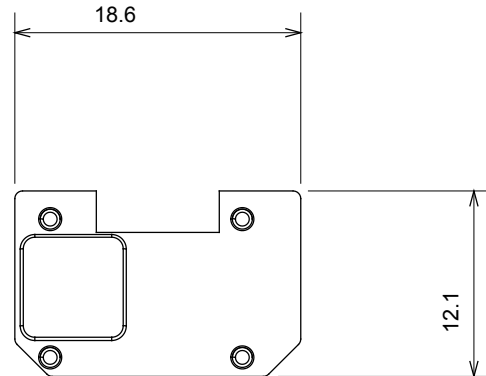

Wide range of control devices, sockets for power supply (conforming to national and international standards) signal pick-up, climate control, comfort management, technical alarm signalling and emergency lighting management. The ChoruSmart modular devices are available in five colours, glossy white, satin white, natural beige, satin black and lacquered titanium and in various sizes from 1/2, 1, 2 and 3 modules. Thanks to the mounting supports for rectangular, square and round boxes, endless combinations can be created with the ChoruSmart range of plates.

Category	Interchangeable symbol	Type	Illuminable
Colour	Transparent	Standard	EN 60669-1
Thermo-pressure with ball	125 °C	Glow Wire Test	850 °C
Suitable for	Numerical services	Symbol	Nine
Material	Technopolymer	Electrocod	0130

DIMENSIONAL

TECHNICAL SYMBOLOGY

STANDARDS/APPROVALS