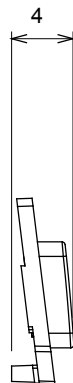

DIMENSIONAL