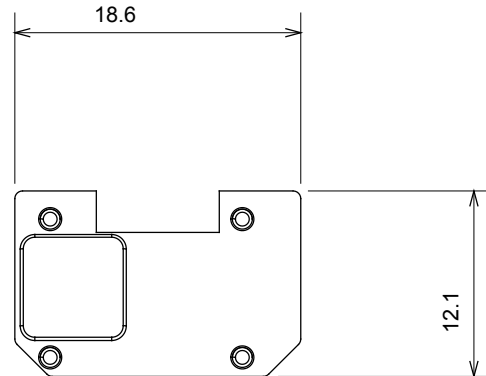

Wide range of control devices, sockets for power supply (conforming to national and international standards) signal pick-up, climate control, comfort management, technical alarm signalling and emergency lighting management. The ChoruSmart modular devices are available in five colours, glossy white, satin white, natural beige, satin black and lacquered titanium and in various sizes from 1/2, 1, 2 and 3 modules. Thanks to the mounting supports for rectangular, square and round boxes, endless combinations can be created with the ChoruSmart range of plates.

Category	Interchangeable symbol	Type	Illuminable
Colour	Transparent	Standard	EN 60669-1
Thermo-pressure with ball	125 °C	Glow Wire Test	850 °C
Suitable for	General services	Symbol	Nurse
Material	Technopolymer	Electrocod	0130

### DIMENSIONAL