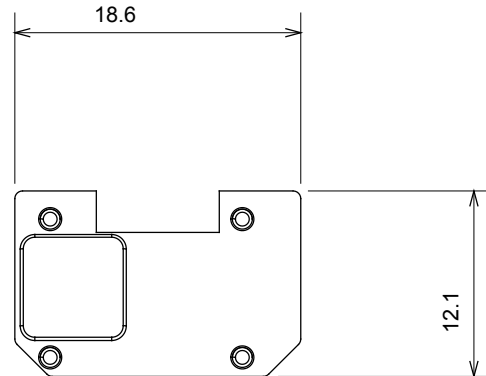

Wide range of control devices, sockets for power supply (conforming to national and international standards) signal pick-up, climate control, comfort management, technical alarm signalling and emergency lighting management. The ChoruSmart modular devices are available in five colours, glossy white, satin white, natural beige, satin black and lacquered titanium and in various sizes from 1/2, 1, 2 and 3 modules. Thanks to the mounting supports for rectangular, square and round boxes, endless combinations can be created with the ChoruSmart range of plates.

Category	Interchangeable symbol	Colour	Transparent
Thermo-pressure with ball	125 °C	Glow Wire Test	850 °C
Material	Technopolymer		

DIMENSIONAL

TECHNICAL SYMBOLOGY

STANDARDS/APPROVALS