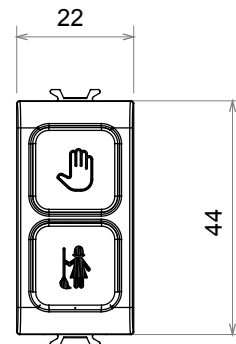

Wide range of control devices, sockets for power supply (conforming to national and international standards) signal pick-up, climate control, comfort management, technical alarm signalling and emergency lighting management. The ChoruSmart modular devices are available in five colours, glossy white, satin white, natural beige, satin black and lacquered titanium and in various sizes from 1/2, 1, 2 and 3 modules. Thanks to the mounting supports for rectangular, square and round boxes, endless combinations can be created with the ChoruSmart range of plates.

Category	Indicator lamp	Symbol	DND+MUR
Colour	Satin black	Diffuser colour	Opal diffuser
Standard	EN 62094-1	Thermo-pressure with ball	125 °C
Glow Wire Test	850 °C	No. modules	1
Electrocod	0781		

### DIMENSIONAL