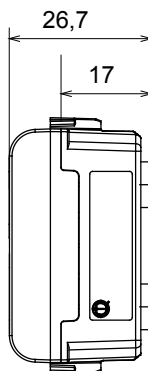

Wide range of control devices, sockets for power supply (conforming to national and international standards) signal pick-up, climate control, comfort management, technical alarm signalling and emergency lighting management. The ChoruSmart modular devices are available in five colours, glossy white, satin white, natural beige, satin black and lacquered titanium and in various sizes from 1/2, 1, 2 and 3 modules. Thanks to the mounting supports for rectangular, square and round boxes, endless combinations can be created with the ChoruSmart range of plates.

Category	Indicator lamp	Symbol	DND+MUR
Colour	Satin black	Diffuser colour	Opal diffuser
Standard	EN 62094-1	Thermo-pressure with ball	125 °C
Glow Wire Test	850 °C	No. modules	1
Electrocod	0781		

### DIMENSIONAL