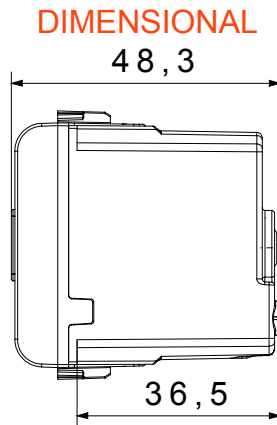

Wide range of control devices, sockets for power supply (conforming to national and international standards) signal pick-up, climate control, comfort management, technical alarm signalling and emergency lighting management. The ChoruSmart modular devices are available in five colours, glossy white, satin white, natural beige, satin black and lacquered titanium and in various sizes from 1/2, 1, 2 and 3 modules. Thanks to the mounting supports for rectangular, square and round boxes, endless combinations can be created with the ChoruSmart range of plates.

Category	Audible signalling	Description	Buzzer
Colour	Satin black	Supply voltage	12V ac - 50 Hz
Thermo-pressure with ball	125 °C	Sound intensity	70 dB (at 1 m)
Glow Wire Test	850 °C	Max power consumption	8 VA
No. modules	1	Wiring terminals	With screw
Material	Technopolymer		