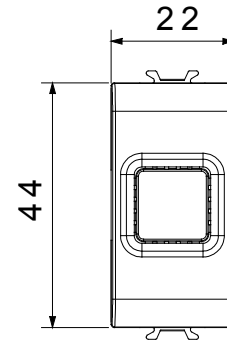

Wide range of control devices, sockets for power supply (conforming to national and international standards) signal pick-up, climate control, comfort management, technical alarm signalling and emergency lighting management. The ChoruSmart modular devices are available in five colours, glossy white, satin white, natural beige, satin black and lacquered titanium and in various sizes from 1/2, 1, 2 and 3 modules. Thanks to the mounting supports for rectangular, square and round boxes, endless combinations can be created with the ChoruSmart range of plates.

Category	Audible signalling	Description	Buzzer
Colour	Satin black	Supply voltage	12V ac - 50 Hz
Thermo-pressure with ball	125 °C	Sound intensity	70 dB (at 1 m)
Glow Wire Test	850 °C	Max power consumption	8 VA
No. modules	1	Wiring terminals	With screw
Material	Technopolymer		

TECHNICAL SYMBOLOGY

STANDARDS/APPROVALS