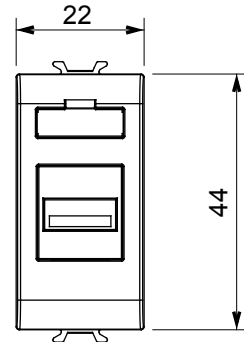

Wide range of control devices, sockets for power supply (conforming to national and international standards) signal pick-up, climate control, comfort management, technical alarm signalling and emergency lighting management. The ChoruSmart modular devices are available in five colours, glossy white, satin white, natural beige, satin black and lacquered titanium and in various sizes from 1/2, 1, 2 and 3 modules. Thanks to the mounting supports for rectangular, square and round boxes, endless combinations can be created with the ChoruSmart range of plates.

Category	Socket-outlet	Description	USB socket-outlet
Colour	Satin black	No. modules	1
Electrocod	3720	Material	Technopolymer

DIMENSIONAL

STANDARDS/APPROVALS