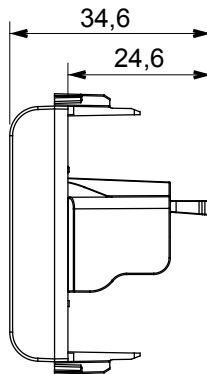

Wide range of control devices, sockets for power supply (conforming to national and international standards) signal pick-up, climate control, comfort management, technical alarm signalling and emergency lighting management. The ChoruSmart modular devices are available in five colours, glossy white, satin white, natural beige, satin black and lacquered titanium and in various sizes from 1/2, 1, 2 and 3 modules. Thanks to the mounting supports for rectangular, square and round boxes, endless combinations can be created with the ChoruSmart range of plates.

Category	Socket-outlet	Description	USB socket-outlet
Colour	Satin black	No. modules	1
Electrocod	3720	Material	Technopolymer

DIMENSIONAL

STANDARDS/APPROVALS