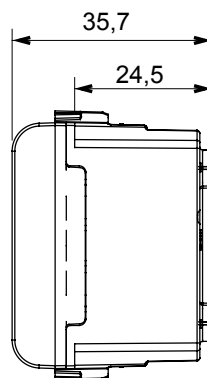

Wide range of control devices, sockets for power supply (conforming to national and international standards) signal pick-up, climate control, comfort management, technical alarm signalling and emergency lighting management. The ChoruSmart modular devices are available in five colours, glossy white, satin white, natural beige, satin black and lacquered titanium and in various sizes from 1/2, 1, 2 and 3 modules. Thanks to the mounting supports for rectangular, square and round boxes, endless combinations can be created with the ChoruSmart range of plates.

Category	SELV socket	Description	2P - 6A - 24V
Colour	Satin black	For plug pins	Ø 3 mm
No. modules	1	Electrocod	0131
Material	Technopolymer		

DIMENSIONAL

STANDARDS/APPROVALS