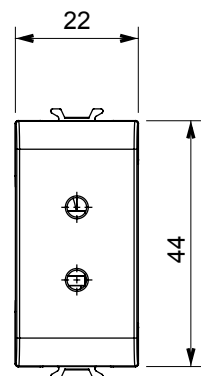

Wide range of control devices, sockets for power supply (conforming to national and international standards) signal pick-up, climate control, comfort management, technical alarm signalling and emergency lighting management. The ChoruSmart modular devices are available in five colours, glossy white, satin white, natural beige, satin black and lacquered titanium and in various sizes from 1/2, 1, 2 and 3 modules. Thanks to the mounting supports for rectangular, square and round boxes, endless combinations can be created with the ChoruSmart range of plates.

Category	SELV socket	Description	2P - 6A - 24V
Colour	Satin black	For plug pins	Ø 3 mm
No. modules	1	Electrocod	0131
Material	Technopolymer		

DIMENSIONAL

STANDARDS/APPROVALS