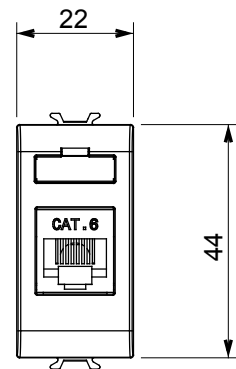

Wide range of control devices, sockets for power supply (conforming to national and international standards) signal pick-up, climate control, comfort management, technical alarm signalling and emergency lighting management. The ChoruSmart modular devices are available in five colours, glossy white, satin white, natural beige, satin black and lacquered titanium and in various sizes from 1/2, 1, 2 and 3 modules. Thanks to the mounting supports for rectangular, square and round boxes, endless combinations can be created with the ChoruSmart range of plates.

Category	Data socket	Description	RJ45
Colour	Satin black	Use category	6
Cables	FTP	Connection	Toolless
Number pairs	4	Standard	EN 60603-7-5
No. modules	1	Electrocod	3722
Material	Technopolymer		

DIMENSIONAL