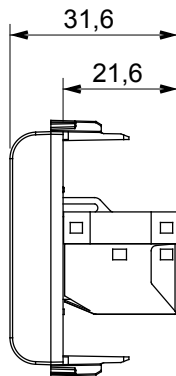

Wide range of control devices, sockets for power supply (conforming to national and international standards) signal pick-up, climate control, comfort management, technical alarm signalling and emergency lighting management. The ChoruSmart modular devices are available in five colours, glossy white, satin white, natural beige, satin black and lacquered titanium and in various sizes from 1/2, 1, 2 and 3 modules. Thanks to the mounting supports for rectangular, square and round boxes, endless combinations can be created with the ChoruSmart range of plates.

Category	Data socket	Description	RJ45
Colour	Satin black	Use category	6
Cables	FTP	Connection	Toolless
Number pairs	4	Standard	EN 60603-7-5
No. modules	1	Electrocod	3722
Material	Technopolymer		

DIMENSIONAL