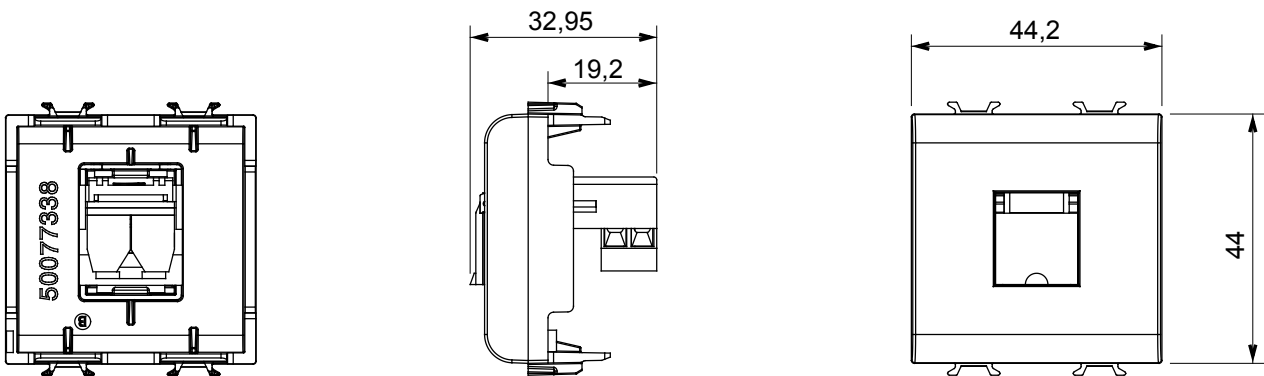

Wide range of control devices, sockets for power supply (conforming to national and international standards) signal pick-up, climate control, comfort management, technical alarm signalling and emergency lighting management. The ChoruSmart modular devices are available in five colours, glossy white, satin white, natural beige, satin black and lacquered titanium and in various sizes from 1/2, 1, 2 and 3 modules. Thanks to the mounting supports for rectangular, square and round boxes, endless combinations can be created with the ChoruSmart range of plates.

Category	Telephone socket-outlet	Description	RJ11
Colour	Satin black	Type	Screw-on terminals
Connection	Screw-on terminals	No. modules	2
Electrocod	3720	Material	Technopolymer

### DIMENSIONAL