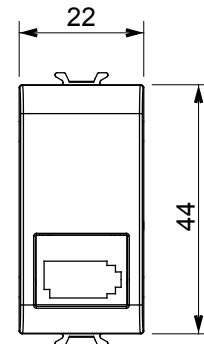

Wide range of control devices, sockets for power supply (conforming to national and international standards) signal pick-up, climate control, comfort management, technical alarm signalling and emergency lighting management. The ChoruSmart modular devices are available in five colours, glossy white, satin white, natural beige, satin black and lacquered titanium and in various sizes from 1/2, 1, 2 and 3 modules. Thanks to the mounting supports for rectangular, square and round boxes, endless combinations can be created with the ChoruSmart range of plates.

Category	Telephone socket-outlet	Description	6 contacts
Colour	Satin black	Standard	British
Connection	Screw-on terminals	No. modules	1
Electrocod	3720	Material	Technopolymer

### DIMENSIONAL