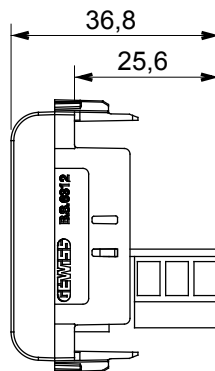

Wide range of control devices, sockets for power supply (conforming to national and international standards) signal pick-up, climate control, comfort management, technical alarm signalling and emergency lighting management. The ChoruSmart modular devices are available in five colours, glossy white, satin white, natural beige, satin black and lacquered titanium and in various sizes from 1/2, 1, 2 and 3 modules. Thanks to the mounting supports for rectangular, square and round boxes, endless combinations can be created with the ChoruSmart range of plates.

Category	Telephone socket-outlet	Description	6 contacts
Colour	Satin black	Standard	British
Connection	Screw-on terminals	No. modules	1
Electrocod	3720	Material	Technopolymer

### DIMENSIONAL