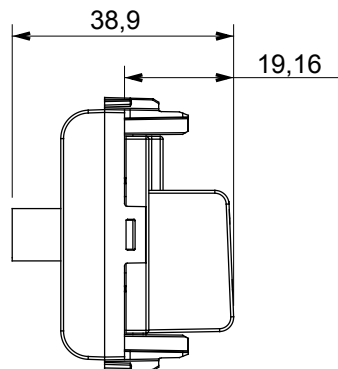

Wide range of control devices, sockets for power supply (conforming to national and international standards) signal pick-up, climate control, comfort management, technical alarm signalling and emergency lighting management. The ChoruSmart modular devices are available in five colours, glossy white, satin white, natural beige, satin black and lacquered titanium and in various sizes from 1/2, 1, 2 and 3 modules. Thanks to the mounting supports for rectangular, square and round boxes, endless combinations can be created with the ChoruSmart range of plates.

Category	TV/SAT socket-outlet	Description	Direct
Colour	Satin black	Attenuation	0 dB
Frequency	5-2400 MHz	Shielding	Class A
For connector type	F-Female	Standard	EN 60728-4; IEC 61169-24
No. modules	1	Cable fixing	With screw
Case	Pressure casting zamak metal body	Electrocod	0131
Material	Technopolymer		

### DIMENSIONAL