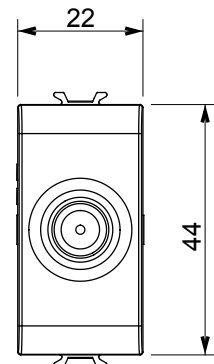

Wide range of control devices, sockets for power supply (conforming to national and international standards) signal pick-up, climate control, comfort management, technical alarm signalling and emergency lighting management. The ChoruSmart modular devices are available in five colours, glossy white, satin white, natural beige, satin black and lacquered titanium and in various sizes from 1/2, 1, 2 and 3 modules. Thanks to the mounting supports for rectangular, square and round boxes, endless combinations can be created with the ChoruSmart range of plates.

Category	TV/SAT socket-outlet	Description	Direct
Colour	Satin black	Attenuation	0 dB
Frequency	5-2400 MHz	Shielding	Class A
For connector type	F-Female	Standard	EN 60728-4; IEC 61169-24
No. modules	1	Cable fixing	With screw
Case	Pressure casting zamak metal body	Electrocod	0131
Material	Technopolymer		

### DIMENSIONAL