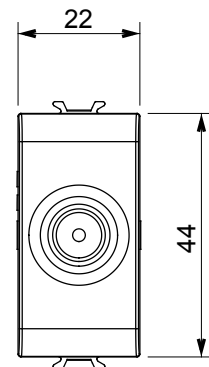

Wide range of control devices, sockets for power supply (conforming to national and international standards) signal pick-up, climate control, comfort management, technical alarm signalling and emergency lighting management. The ChoruSmart modular devices are available in five colours, glossy white, satin white, natural beige, satin black and lacquered titanium and in various sizes from 1/2, 1, 2 and 3 modules. Thanks to the mounting supports for rectangular, square and round boxes, endless combinations can be created with the ChoruSmart range of plates.

Category	TV socket-outlet	Description	Through wiring
Colour	Satin black	Attenuation	10 dB
Frequency	5-2400 MHz	Shielding	Class A
For connector type	IEC-Male	Standard	EN 60728-4; IEC 61169-2
No. modules	1	Cable fixing	With screw
Case	Pressure casting zamak metal body	Electrocod	0131
Material	Technopolymer		

### DIMENSIONAL