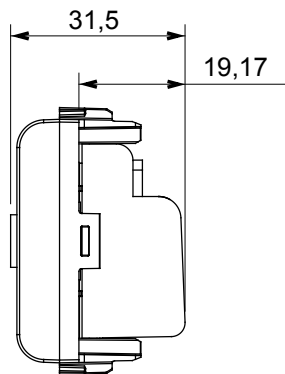

Wide range of control devices, sockets for power supply (conforming to national and international standards) signal pick-up, climate control, comfort management, technical alarm signalling and emergency lighting management. The ChoruSmart modular devices are available in five colours, glossy white, satin white, natural beige, satin black and lacquered titanium and in various sizes from 1/2, 1, 2 and 3 modules. Thanks to the mounting supports for rectangular, square and round boxes, endless combinations can be created with the ChoruSmart range of plates.

Category	TV socket-outlet	Description	Through wiring
Colour	Satin black	Attenuation	10 dB
Frequency	5-2400 MHz	Shielding	Class A
For connector type	IEC-Male	Standard	EN 60728-4; IEC 61169-2
No. modules	1	Cable fixing	With screw
Case	Pressure casting zamak metal body	Electrocod	0131
Material	Technopolymer		

### DIMENSIONAL