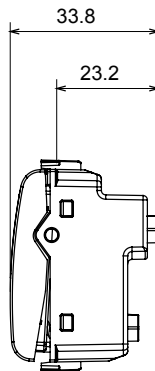

Wide range of control devices, sockets for power supply (conforming to national and international standards) signal pick-up, climate control, comfort management, technical alarm signalling and emergency lighting management. The ChoruSmart modular devices are available in five colours, glossy white, satin white, natural beige, satin black and lacquered titanium and in various sizes from 1/2, 1, 2 and 3 modules. Thanks to the mounting supports for rectangular, square and round boxes, endless combinations can be created with the ChoruSmart range of plates.

Category	Blanking module with cable output	Colour	Satin black
Description	2 modules	Standard	EN 60669-1
Thermo-pressure with ball	125 °C	Glow Wire Test	850 °C
No. modules	2	Material	Technopolymer
Electrocod	0100		

### DIMENSIONAL

### TECHNICAL SYMBOLOGY

125 °C

850 °C