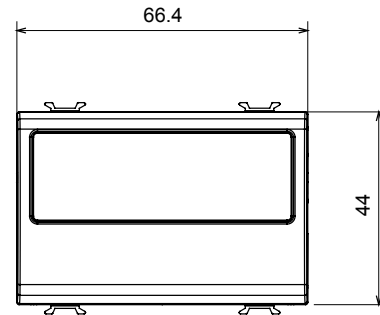

Wide range of control devices, sockets for power supply (conforming to national and international standards) signal pick-up, climate control, comfort management, technical alarm signalling and emergency lighting management. The ChoruSmart modular devices are available in five colours, glossy white, satin white, natural beige, satin black and lacquered titanium and in various sizes from 1/2, 1, 2 and 3 modules. Thanks to the mounting supports for rectangular, square and round boxes, endless combinations can be created with the ChoruSmart range of plates.

Category	Blanking module with cable output	Colour	Satin black
Description	2 modules	Standard	EN 60669-1
Thermo-pressure with ball	125 °C	Glow Wire Test	850 °C
No. modules	2	Material	Technopolymer
Electrocod	0100		

### DIMENSIONAL