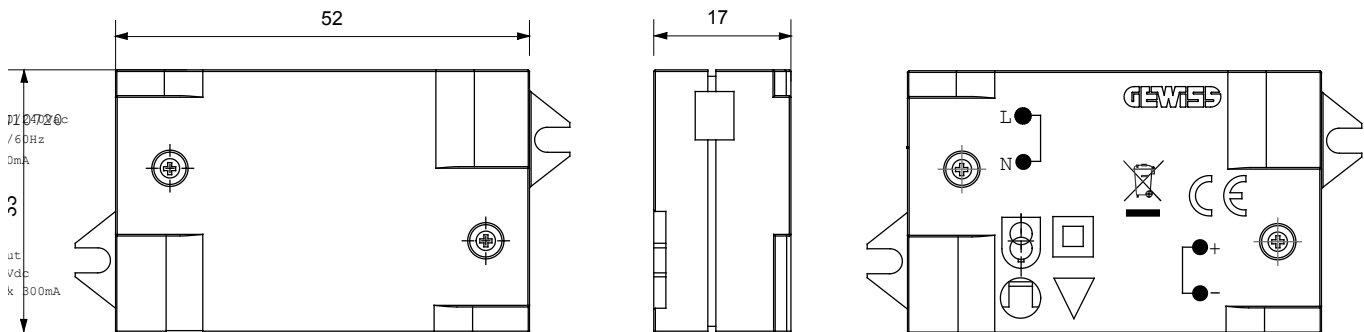

Wide range of control devices, sockets for power supply (conforming to national and international standards) signal pick-up, climate control, comfort management, technical alarm signalling and emergency lighting management. The ChoruSmart modular devices are available in five colours, glossy white, satin white, natural beige, satin black and lacquered titanium and in various sizes from 1/2, 1, 2 and 3 modules. Thanks to the mounting supports for rectangular, square and round boxes, endless combinations can be created with the ChoruSmart range of plates.

Description	Power supply	Colour	White
Output voltage	12V dc	Max current supplied	300 mA
IP degree	IP20	Standard	EN 55015 - EN 61547 - EN 61000-3-2 - EN 61000-3-3
Wiring terminals	With screw	Terminal tightening capacity stranded cables (mm ²)	min. 0,5 - max. 1,0
Terminal tightening capacity solid cables (mm ²)	min. 0,5 - max. 1,0	Dimensions LxHxD (mm)	52x33x17
Electrocod	0510		

DIMENSIONAL

TECHNICAL SYMBOLOGY

IP20

STANDARDS/APPROVALS