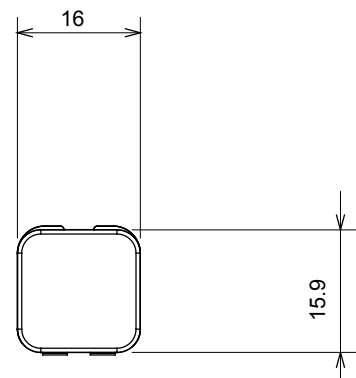

Wide range of control devices, sockets for power supply (conforming to national and international standards) signal pick-up, climate control, comfort management, technical alarm signalling and emergency lighting management. The ChoruSmart modular devices are available in five colours, glossy white, satin white, natural beige, satin black and lacquered titanium and in various sizes from 1/2, 1, 2 and 3 modules. Thanks to the mounting supports for rectangular, square and round boxes, endless combinations can be created with the ChoruSmart range of plates.

Category	Interchangeable diffuser	Type	Interchangeable
Colour	Green	Description	Diffusers
Standard	EN 60669-1	Thermo-pressure with ball	125 °C
Glow Wire Test	850 °C	Symbol	Green
Material	Technopolymer	Electrocod	0130

DIMENSIONAL

TECHNICAL SYMBOLOGY

STANDARDS/APPROVALS