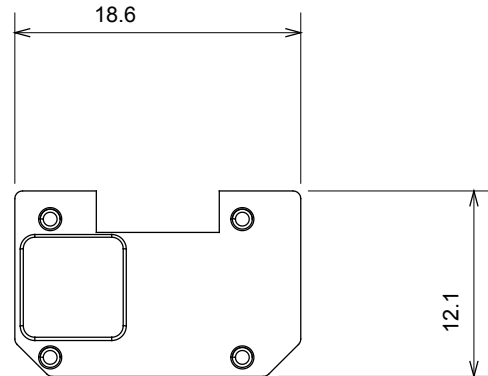

Wide range of control devices, sockets for power supply (conforming to national and international standards) signal pick-up, climate control, comfort management, technical alarm signalling and emergency lighting management. The ChoruSmart modular devices are available in five colours, glossy white, satin white, natural beige, satin black and lacquered titanium and in various sizes from 1/2, 1, 2 and 3 modules. Thanks to the mounting supports for rectangular, square and round boxes, endless combinations can be created with the ChoruSmart range of plates.

Category	Interchangeable symbol	Type	Illuminable
Colour	Transparent	Standard	EN 60669-1
Thermo-pressure with ball	125 °C	Glow Wire Test	850 °C
Suitable for	General services	Symbol	Dimmer increase
Material	Technopolymer	Electrocod	0130

### DIMENSIONAL