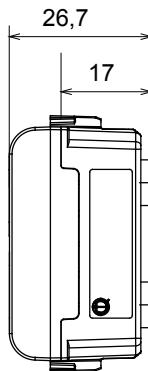

Wide range of control devices, sockets for power supply (conforming to national and international standards) signal pick-up, climate control, comfort management, technical alarm signalling and emergency lighting management. The ChoruSmart modular devices are available in five colours, glossy white, satin white, natural beige, satin black and lacquered titanium and in various sizes from 1/2, 1, 2 and 3 modules. Thanks to the mounting supports for rectangular, square and round boxes, endless combinations can be created with the ChoruSmart range of plates.

Category	Indicator lamp	Symbol	DND+MUR
Colour	Glossy white	Diffuser colour	Opal diffuser
Standard	EN 62094-1	Thermo-pressure with ball	125 °C
Glow Wire Test	850 °C	No. modules	1
Electrocod	0781		

DIMENSIONAL