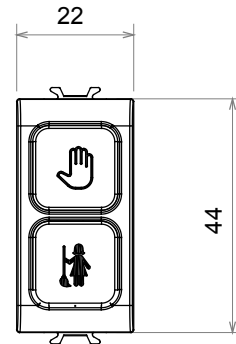

Wide range of control devices, sockets for power supply (conforming to national and international standards) signal pick-up, climate control, comfort management, technical alarm signalling and emergency lighting management. The ChoruSmart modular devices are available in five colours, glossy white, satin white, natural beige, satin black and lacquered titanium and in various sizes from 1/2, 1, 2 and 3 modules. Thanks to the mounting supports for rectangular, square and round boxes, endless combinations can be created with the ChoruSmart range of plates.

Category	Indicator lamp	Symbol	DND+MUR
Colour	Glossy white	Diffuser colour	Opal diffuser
Standard	EN 62094-1	Thermo-pressure with ball	125 °C
Glow Wire Test	850 °C	No. modules	1
Electrocod	0781		

DIMENSIONAL