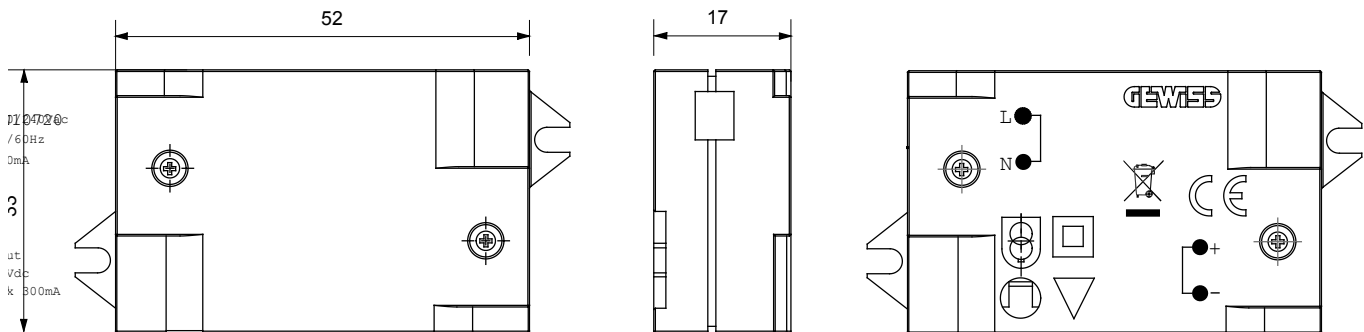

Wide range of control devices, sockets for power supply (conforming to national and international standards) signal pick-up, climate control, comfort management, technical alarm signalling and emergency lighting management. The ChoruSmart modular devices are available in five colours, glossy white, satin white, natural beige, satin black and lacquered titanium and in various sizes from 1/2, 1, 2 and 3 modules. Thanks to the mounting supports for rectangular, square and round boxes, endless combinations can be created with the ChoruSmart range of plates.

Description	Power supply	Colour	White
Output voltage	12V dc	Max current supplied	300 mA
IP degree	IP20	Standard	EN 55015 - EN 61547 - EN 61000-3-2 - EN 61000-3-3
Wiring terminals	With screw	Terminal tightening capacity stranded cables (mm <sup>2</sup> )	min. 0,5 - max. 1,0
Terminal tightening capacity solid cables (mm <sup>2</sup> )	min. 0,5 - max. 1,0	Dimensions LxHxD (mm)	52x33x17
Electrocod	0510		

### DIMENSIONAL