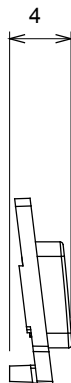

Wide range of control devices, sockets for power supply (conforming to national and international standards) signal pick-up, climate control, comfort management, technical alarm signalling and emergency lighting management. The ChoruSmart modular devices are available in five colours, glossy white, satin white, natural beige, satin black and lacquered titanium and in various sizes from 1/2, 1, 2 and 3 modules. Thanks to the mounting supports for rectangular, square and round boxes, endless combinations can be created with the ChoruSmart range of plates.

Category	Interchangeable symbol	Type	Illuminable
Colour	Transparent	Standard	EN 60669-1
Thermo-pressure with ball	125 °C	Glow Wire Test	850 °C
Suitable for	Numerical services	Symbol	Eight
Material	Technopolymer	Electrocod	0130

### DIMENSIONAL

### TECHNICAL SYMBOLOGY