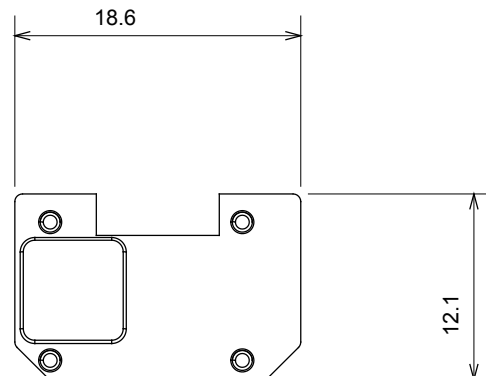

Wide range of control devices, sockets for power supply (conforming to national and international standards) signal pick-up, climate control, comfort management, technical alarm signalling and emergency lighting management. The ChoruSmart modular devices are available in five colours, glossy white, satin white, natural beige, satin black and lacquered titanium and in various sizes from 1/2, 1, 2 and 3 modules. Thanks to the mounting supports for rectangular, square and round boxes, endless combinations can be created with the ChoruSmart range of plates.

Category	Interchangeable symbol	Type	Illuminable
Colour	Transparent	Standard	EN 60669-1
Thermo-pressure with ball	125 °C	Glow Wire Test	850 °C
Suitable for	Numerical services	Symbol	Eight
Material	Technopolymer	Electrocod	0130

### DIMENSIONAL