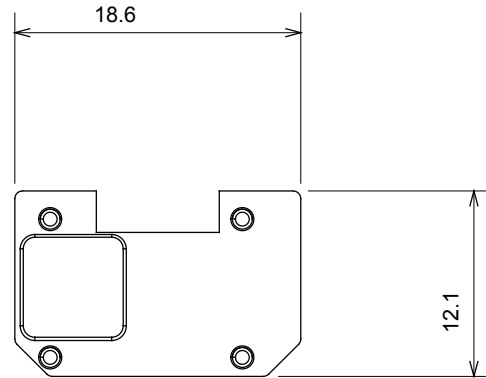

Wide range of control devices, sockets for power supply (conforming to national and international standards) signal pick-up, climate control, comfort management, technical alarm signalling and emergency lighting management. The ChoruSmart modular devices are available in five colours, glossy white, satin white, natural beige, satin black and lacquered titanium and in various sizes from 1/2, 1, 2 and 3 modules. Thanks to the mounting supports for rectangular, square and round boxes, endless combinations can be created with the ChoruSmart range of plates.

Category	Interchangeable symbol	Type	Illuminable
Colour	Transparent	Standard	EN 60669-1
Thermo-pressure with ball	125 °C	Glow Wire Test	850 °C
Suitable for	Numerical services	Symbol	Five
Material	Technopolymer	Electrocod	0130

### DIMENSIONAL