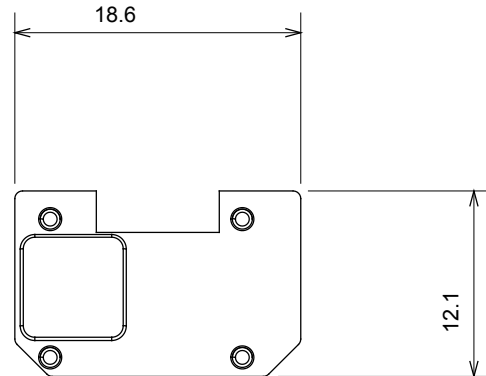

Wide range of control devices, sockets for power supply (conforming to national and international standards) signal pick-up, climate control, comfort management, technical alarm signalling and emergency lighting management. The ChoruSmart modular devices are available in five colours, glossy white, satin white, natural beige, satin black and lacquered titanium and in various sizes from 1/2, 1, 2 and 3 modules. Thanks to the mounting supports for rectangular, square and round boxes, endless combinations can be created with the ChoruSmart range of plates.

Category	Interchangeable symbol	Type	Illuminable
Colour	Transparent	Standard	EN 60669-1
Thermo-pressure with ball	125 °C	Glow Wire Test	850 °C
Suitable for	Numerical services	Symbol	Two
Material	Technopolymer	Electrocod	0130

### DIMENSIONAL