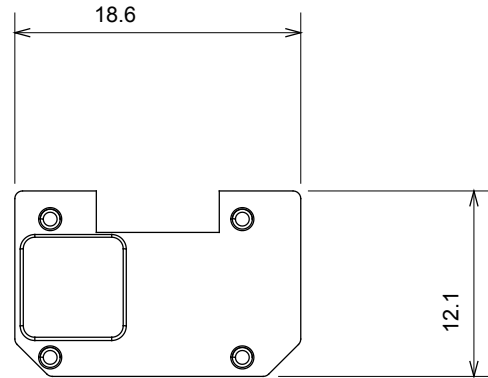

Wide range of control devices, sockets for power supply (conforming to national and international standards) signal pick-up, climate control, comfort management, technical alarm signalling and emergency lighting management. The ChoruSmart modular devices are available in five colours, glossy white, satin white, natural beige, satin black and lacquered titanium and in various sizes from 1/2, 1, 2 and 3 modules. Thanks to the mounting supports for rectangular, square and round boxes, endless combinations can be created with the ChoruSmart range of plates.

Category	Interchangeable symbol	Type	Illuminable
Colour	Transparent	Standard	EN 60669-1
Thermo-pressure with ball	125 °C	Glow Wire Test	850 °C
Suitable for	Numerical services	Symbol	One
Material	Technopolymer	Electrocod	0130

DIMENSIONAL

TECHNICAL SYMBOLOGY

STANDARDS/APPROVALS