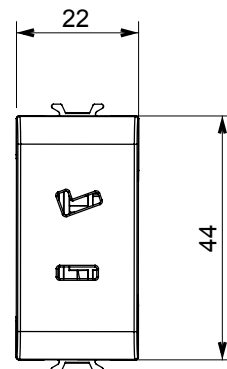

Wide range of control devices, sockets for power supply (conforming to national and international standards) signal pick-up, climate control, comfort management, technical alarm signalling and emergency lighting management. The ChoruSmart modular devices are available in five colours, glossy white, satin white, natural beige, satin black and lacquered titanium and in various sizes from 1/2, 1, 2 and 3 modules. Thanks to the mounting supports for rectangular, square and round boxes, endless combinations can be created with the ChoruSmart range of plates.

Category	SELV socket	Description	2P - 6A - 24V polarised
Colour	Glossy white	For plug pins	Flat
No. modules	1	Electrocod	0131
Material	Technopolymer		

DIMENSIONAL

STANDARDS/APPROVALS