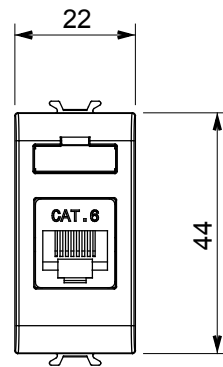

Wide range of control devices, sockets for power supply (conforming to national and international standards) signal pick-up, climate control, comfort management, technical alarm signalling and emergency lighting management. The ChoruSmart modular devices are available in five colours, glossy white, satin white, natural beige, satin black and lacquered titanium and in various sizes from 1/2, 1, 2 and 3 modules. Thanks to the mounting supports for rectangular, square and round boxes, endless combinations can be created with the ChoruSmart range of plates.

Category	Data socket	Description	RJ45
Colour	Glossy white	Use category	6
Cables	UTP	Connection	Toolless
Number pairs	4	Standard	EN 60603-7-4
No. modules	1	Electrocod	3722
Material	Technopolymer		

DIMENSIONAL