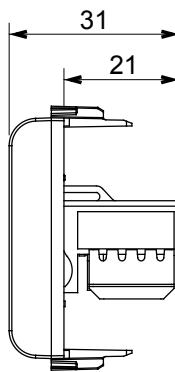

Wide range of control devices, sockets for power supply (conforming to national and international standards) signal pick-up, climate control, comfort management, technical alarm signalling and emergency lighting management. The ChoruSmart modular devices are available in five colours, glossy white, satin white, natural beige, satin black and lacquered titanium and in various sizes from 1/2, 1, 2 and 3 modules. Thanks to the mounting supports for rectangular, square and round boxes, endless combinations can be created with the ChoruSmart range of plates.

Category	Data socket	Description	RJ45
Colour	Glossy white	Use category	6
Cables	UTP	Connection	Toolless
Number pairs	4	Standard	EN 60603-7-4
No. modules	1	Electrocod	3722
Material	Technopolymer		

DIMENSIONAL