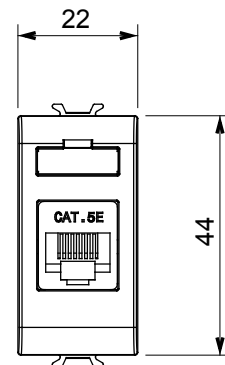

Wide range of control devices, sockets for power supply (conforming to national and international standards) signal pick-up, climate control, comfort management, technical alarm signalling and emergency lighting management. The ChoruSmart modular devices are available in five colours, glossy white, satin white, natural beige, satin black and lacquered titanium and in various sizes from 1/2, 1, 2 and 3 modules. Thanks to the mounting supports for rectangular, square and round boxes, endless combinations can be created with the ChoruSmart range of plates.

Category	Data socket	Description	RJ45
Colour	Glossy white	Use category	5e
Cables	UTP	Connection	Toolless
Number pairs	4	Standard	EN 60603-7-2
No. modules	1	Electrocod	3722
Material	Technopolymer		

DIMENSIONAL