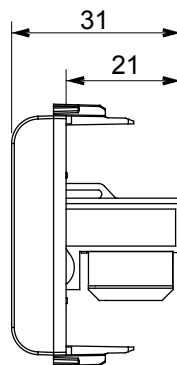

Wide range of control devices, sockets for power supply (conforming to national and international standards) signal pick-up, climate control, comfort management, technical alarm signalling and emergency lighting management. The ChoruSmart modular devices are available in five colours, glossy white, satin white, natural beige, satin black and lacquered titanium and in various sizes from 1/2, 1, 2 and 3 modules. Thanks to the mounting supports for rectangular, square and round boxes, endless combinations can be created with the ChoruSmart range of plates.

Category	Data socket	Description	RJ45
Colour	Glossy white	Use category	5e
Cables	UTP	Connection	Toolless
Number pairs	4	Standard	EN 60603-7-2
No. modules	1	Electrocod	3722
Material	Technopolymer		

DIMENSIONAL