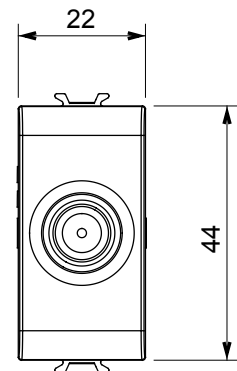

Wide range of control devices, sockets for power supply (conforming to national and international standards) signal pick-up, climate control, comfort management, technical alarm signalling and emergency lighting management. The ChoruSmart modular devices are available in five colours, glossy white, satin white, natural beige, satin black and lacquered titanium and in various sizes from 1/2, 1, 2 and 3 modules. Thanks to the mounting supports for rectangular, square and round boxes, endless combinations can be created with the ChoruSmart range of plates.

Category	TV/SAT socket-outlet	Description	Through wiring
Colour	Glossy white	Attenuation	10 dB
Frequency	5-2400 MHz	Shielding	Class A
For connector type	F-Female	Standard	EN 60728-4; IEC 61169-24
No. modules	1	Cable fixing	With screw
Case	Pressure casting zamak metal body	Electrocod	0131
Material	Technopolymer		

DIMENSIONAL

STANDARDS/APPROVALS