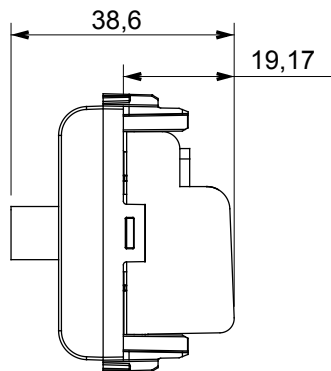

Wide range of control devices, sockets for power supply (conforming to national and international standards) signal pick-up, climate control, comfort management, technical alarm signalling and emergency lighting management. The ChoruSmart modular devices are available in five colours, glossy white, satin white, natural beige, satin black and lacquered titanium and in various sizes from 1/2, 1, 2 and 3 modules. Thanks to the mounting supports for rectangular, square and round boxes, endless combinations can be created with the ChoruSmart range of plates.

Category	TV/SAT socket-outlet	Description	Through wiring
Colour	Glossy white	Attenuation	10 dB
Frequency	5-2400 MHz	Shielding	Class A
For connector type	F-Female	Standard	EN 60728-4; IEC 61169-24
No. modules	1	Cable fixing	With screw
Case	Pressure casting zamak metal body	Electrocod	0131
Material	Technopolymer		

DIMENSIONAL

STANDARDS/APPROVALS