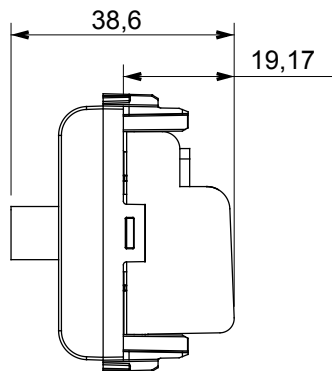

Wide range of control devices, sockets for power supply (conforming to national and international standards) signal pick-up, climate control, comfort management, technical alarm signalling and emergency lighting management. The ChoruSmart modular devices are available in five colours, glossy white, satin white, natural beige, satin black and lacquered titanium and in various sizes from 1/2, 1, 2 and 3 modules. Thanks to the mounting supports for rectangular, square and round boxes, endless combinations can be created with the ChoruSmart range of plates.

Category	TV/SAT socket-outlet	Description	Through wiring
Colour	Glossy white	Attenuation	5 dB
Frequency	5-2400 MHz	Shielding	Class A
For connector type	F-Female	Standard	EN 60728-4; IEC 61169-24
No. modules	1	Cable fixing	With screw
Case	Pressure casting zamak metal body	Electrocod	0131
Material	Technopolymer		

### DIMENSIONAL