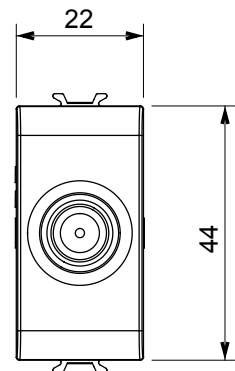

Wide range of control devices, sockets for power supply (conforming to national and international standards) signal pick-up, climate control, comfort management, technical alarm signalling and emergency lighting management. The ChoruSmart modular devices are available in five colours, glossy white, satin white, natural beige, satin black and lacquered titanium and in various sizes from 1/2, 1, 2 and 3 modules. Thanks to the mounting supports for rectangular, square and round boxes, endless combinations can be created with the ChoruSmart range of plates.

Category	TV/SAT socket-outlet	Description	Through wiring
Colour	Glossy white	Attenuation	5 dB
Frequency	5-2400 MHz	Shielding	Class A
For connector type	F-Female	Standard	EN 60728-4; IEC 61169-24
No. modules	1	Cable fixing	With screw
Case	Pressure casting zamak metal body	Electrocod	0131
Material	Technopolymer		

### DIMENSIONAL