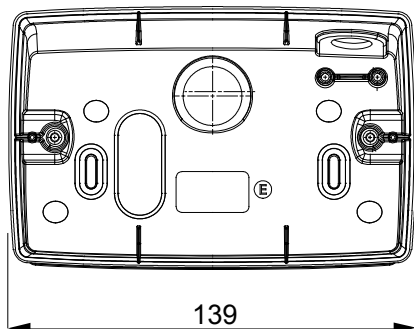

A range of tabletop panels, wall boxes and self-supporting wall enclosures suitable for housing ChorusSmart modular devices. Wall boxes and panels, available in black and white, must be completed with ChorusSmart support and One plates. The self-supporting enclosures, available in grey RAL 7035, are characterised in IP40 and IP55 versions: both have pre-cut knockouts, and the watertight version is also provided with a door with a transparent UV membrane. Self-supporting boxes and enclosures are designed to be fitted with an earth terminal.

Description	4 modules	Colour	Satin black
Support	GW16804	Suitable for plates	ONE
Torque screws tightening	0.8 Newton/meter	Outer dim. LxHxD (mm)	140x90x69
Glow wire test	650 °C	Thermo-pressure with ball	70 °C
Standard	EN 60670-1	Electrocod	0122

DIMENSIONAL

TECHNICAL SYMBOLOGY

STANDARDS/APPROVALS