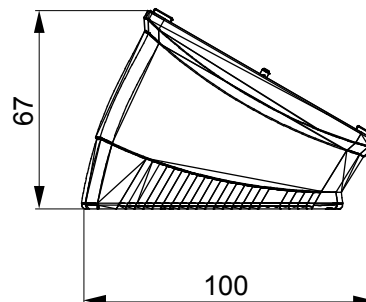

A range of tabletop panels, wall boxes and self-supporting wall enclosures suitable for housing ChorusSmart modular devices. Wall boxes and panels, available in black and white, must be completed with ChorusSmart support and One plates. The self-supporting enclosures, available in grey RAL 7035, are characterised in IP40 and IP55 versions: both have pre-cut knockouts, and the watertight version is also provided with a door with a transparent UV membrane. Self-supporting boxes and enclosures are designed to be fitted with an earth terminal.

Description	4 modules	Colour	Satin black
Support	GW16804	Suitable for plates	ONE
Torque screws tightening	0.8 Newton/meter	Outer dim. LxHxD (mm)	140x90x69
Glow wire test	650 °C	Thermo-pressure with ball	70 °C
Standard	EN 60670-1	Electrocod	0122

DIMENSIONAL

TECHNICAL SYMBOLOGY

STANDARDS/APPROVALS