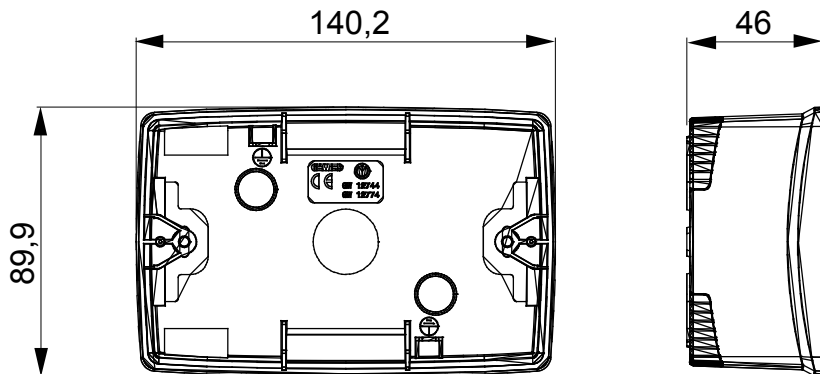

A range of tabletop panels, wall boxes and self-supporting wall enclosures suitable for housing ChorusSmart modular devices. Wall boxes and panels, available in black and white, must be completed with ChorusSmart support and One plates. The self-supporting enclosures, available in grey RAL 7035, are characterised in IP40 and IP55 versions: both have pre-cut knockouts, and the watertight version is also provided with a door with a transparent UV membrane. Self-supporting boxes and enclosures are designed to be fitted with an earth terminal.

Description	4 modules	Colour	Satin black
Characteristics	Halogen free	Support	GW16804
Suitable for plates	ONE	Torque screws tightening	0.8 Newton/meter
Outer dim. LxHxD (mm)	140x90x46	Glow wire test	650 °C
Thermo-pressure with ball	70 °C	Standard	EN 60670-1
Installation temperature	-5 +60 °C	Electrocod	0212

DIMENSIONAL

TECHNICAL SYMBOLOGY

GWT

650 °C

70 °C

INSTALLATION

min

max