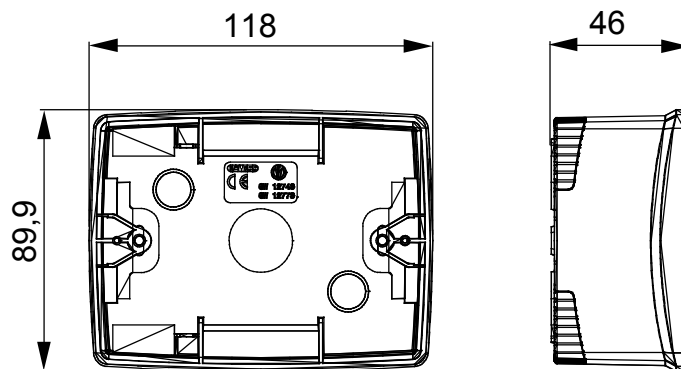

A range of tabletop panels, wall boxes and self-supporting wall enclosures suitable for housing ChorusSmart modular devices. Wall boxes and panels, available in black and white, must be completed with ChorusSmart support and One plates. The self-supporting enclosures, available in grey RAL 7035, are characterised in IP40 and IP55 versions: both have pre-cut knockouts, and the watertight version is also provided with a door with a transparent UV membrane. Self-supporting boxes and enclosures are designed to be fitted with an earth terminal.

Description	3 modules	Colour	Satin black
Characteristics	Halogen free	Support	GW16803
Suitable for plates	ONE	Torque screws tightening	0.8 Newton/meter
Outer dim. LxHxD (mm)	118x90x46	Glow wire test	650 °C
Thermo-pressure with ball	70 °C	Standard	EN 60670-1
Installation temperature	-5 +60 °C	Electrocod	0212

DIMENSIONAL

TECHNICAL SYMBOLOGY

GWT

650 °C

70 °C

INSTALLATION

min

max