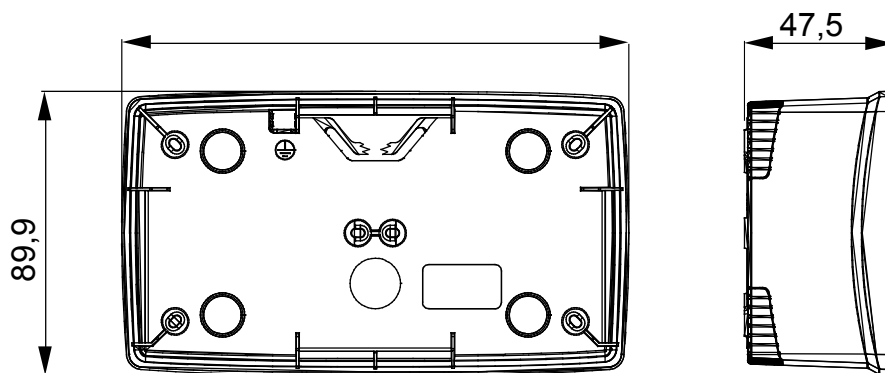

A range of tabletop panels, wall boxes and self-supporting wall enclosures suitable for housing ChorusSmart modular devices. Wall boxes and panels, available in black and white, must be completed with ChorusSmart support and One plates. The self-supporting enclosures, available in grey RAL 7035, are characterised in IP40 and IP55 versions: both have pre-cut knockouts, and the watertight version is also provided with a door with a transparent UV membrane. Self-supporting boxes and enclosures are designed to be fitted with an earth terminal.

Description	2+2 modules	Type	Horizontal
Colour	Satin White	Characteristics	Halogen free
Support	GW16822	Suitable for plates	ONE International
Torque screws tightening	0.8 Newton/meter	Outer dim. LxHxD (mm)	161x90x46
Glow wire test	650 °C	Thermo-pressure with ball	70 °C
Standard	EN 60670-1	Installation temperature	-5 +60 °C
Electrocod	0110		

DIMENSIONAL

TECHNICAL SYMBOLOGY

GWT

650 °C

70 °C

INSTALLATION

STANDARDS/APPROVALS