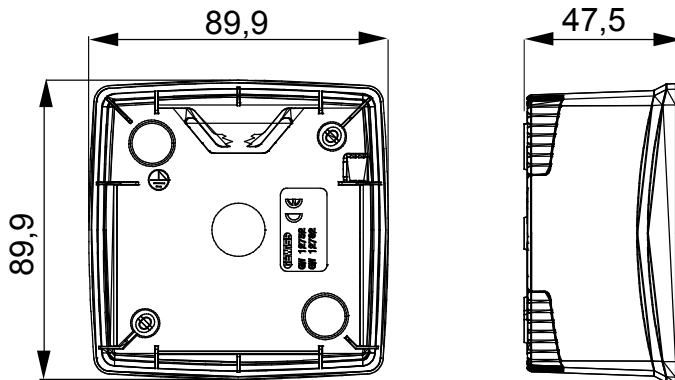

A range of tabletop panels, wall boxes and self-supporting wall enclosures suitable for housing ChorusSmart modular devices. Wall boxes and panels, available in black and white, must be completed with ChorusSmart support and One plates. The self-supporting enclosures, available in grey RAL 7035, are characterised in IP40 and IP55 versions: both have pre-cut knockouts, and the watertight version is also provided with a door with a transparent UV membrane. Self-supporting boxes and enclosures are designed to be fitted with an earth terminal.

Description	2 modules	Colour	Satin White
Characteristics	Halogen free	Support	GW16822
Suitable for plates	ONE International	Torque screws tightening	0.8 Newton/meter
Outer dim. LxHxD (mm)	90x90x46	Glow wire test	650 °C
Thermo-pressure with ball	70 °C	Standard	EN 60670-1
Installation temperature	-5 +60 °C	Electrocod	0110

DIMENSIONAL

TECHNICAL SYMBOLOGY

GWT

650 °C

70 °C

INSTALLATION

STANDARDS/APPROVALS