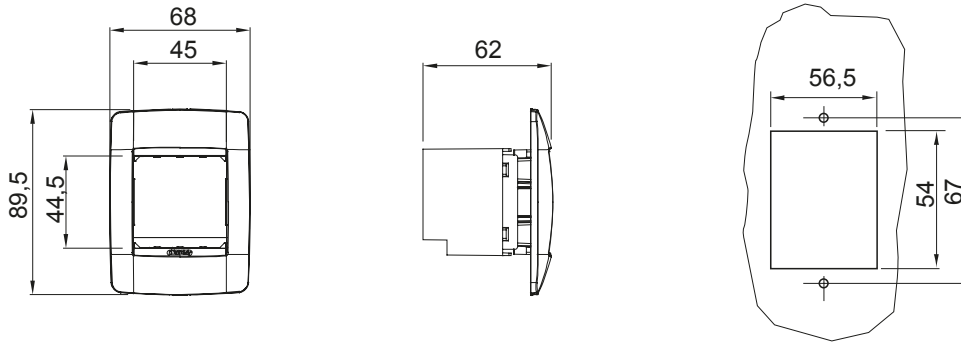

Range of ChoruSmart domestic series plates, made in a wide variety of shapes, colours, materials and finishes. It includes five different shapes (ONE, GEO, EGO, LUX, ICE and ICE Touch) for rectangular boxes with a capacity of up to 12 modules and three different shapes (ONE International, GEO International and LUX International) suitable for round/square boxes, both single and combined in horizontal or vertical configurations, with a capacity of 2 up to 2+2+2+2 modules. All ChoruSmart domestic series plates use the same supports, without the need for additional adapters. The range also includes blank plates, watertight IP55 plates and contour plates.

Description	2 modules	Colour Plate	Glossy black
Finishing	Glossy	Characteristics	Halogen free
Glow wire test	650 °C	Thermo-pressure with ball	70 °C
Standard	EN 60670-1	Electrocod	0110

DIMENSIONAL

TECHNICAL SYMBOLOGY