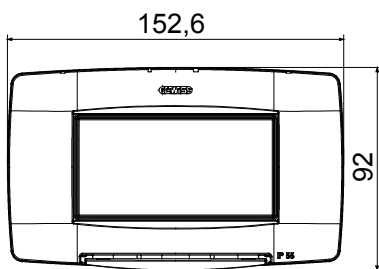

Watertight plates IP55 ChoruSmart range for round/square (axes distance 60mm) and rectangular (3 and 4 modules) flush mounting boxes. Watertight plates equipped with support and long screws, for the installation of Chorusmart range devices. Ergonomic membrane, maximum opening angle lid 160° facilitated by a comfortable handle. IP55 degree guaranteed with closed lid and watertight plate mounted on smooth and waterproof walls, without grooves

Category	ChoruSmart series	Type	Italian standard plates
Group	Watertight plates	Description	4 modules
Colour Plate	Black	Finishing	Glossy
Material	Technopolymer	IP degree	IP55 (with closed lid)
Lid	With membrane	Membrane color	Transparent
For flush mounting box	Rectangular 4 modules	Fixing	2 screws (included)
Type of screw	6/32 x 30mm	Screw material	Galvanised steel
Included support	GW16804	Gasket	Vulcanized expanded rubber
Glow Wire Test	650 °C	Thermo-pressure with ball	70 °C
Standard	EN 60669-1	Operating temperature	-25 +60 °C
UV resistance	Yes (ISO 4892-2)	Maximum opening angle lid	160°
Electrocod	0110		

### DIMENSIONAL

### TECHNICAL SYMBOLOGY

**IP**

IP55 (with closed lid)

**GWT**

650 °C

70 °C