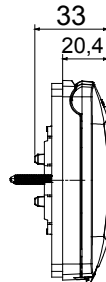

Watertight plates IP55 ChoruSmart range for round/square (axes distance 60mm) and rectangular (3 and 4 modules) flush mounting boxes. Watertight plates equipped with support and long screws, for the installation of Chorusmart range devices. Ergonomic membrane, maximum opening angle lid 160° facilitated by a comfortable handle. IP55 degree guaranteed with closed lid and watertight plate mounted on smooth and waterproof walls, without grooves

Category	ChoruSmart series	Type	Italian standard plates
Group	Watertight plates	Description	4 modules
Colour Plate	Black	Finishing	Glossy
Material	Technopolymer	IP degree	IP55 (with closed lid)
Lid	With membrane	Membrane color	Transparent
For flush mounting box	Rectangular 4 modules	Fixing	2 screws (included)
Type of screw	6/32 x 30mm	Screw material	Galvanised steel
Included support	GW16804	Gasket	Vulcanized expanded rubber
Glow Wire Test	650 °C	Thermo-pressure with ball	70 °C
Standard	EN 60669-1	Operating temperature	-25 +60 °C
UV resistance	Yes (ISO 4892-2)	Maximum opening angle lid	160°
Electrocod	0110		

### DIMENSIONAL

### TECHNICAL SYMBOLOGY

**IP**

IP55 (with closed lid)

**GWT**

650 °C

70 °C