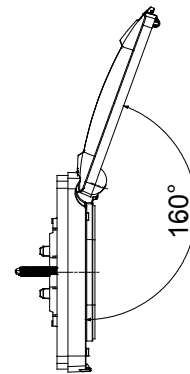

Watertight plates IP55 ChoruSmart range for round/square (axes distance 60mm) and rectangular (3 and 4 modules) flush mounting boxes. Watertight plates equipped with support and long screws, for the installation of Chorusmart range devices. Ergonomic membrane, maximum opening angle lid 160° facilitated by a comfortable handle. IP55 degree guaranteed with closed lid and watertight plate mounted on smooth and waterproof walls, without grooves

Category	ChoruSmart series	Type	Italian standard plates
Group	Watertight plates	Description	4 modules
Colour Plate	Black	Finishing	Glossy
Material	Technopolymer	IP degree	IP55 (with closed lid)
Lid	With membrane	Membrane color	Transparent
For flush mounting box	Rectangular 4 modules	Fixing	2 screws (included)
Type of screw	6/32 x 30mm	Screw material	Galvanised steel
Included support	GW16804	Gasket	Vulcanized expanded rubber
Glow Wire Test	650 °C	Thermo-pressure with ball	70 °C
Standard	EN 60669-1	Operating temperature	-25 +60 °C
UV resistance	Yes (ISO 4892-2)	Maximum opening angle lid	160°
Electrocod	0110		

### DIMENSIONAL

### TECHNICAL SYMBOLOGY

**IP**

IP55 (with closed lid)

**GWT**

650 °C

70 °C