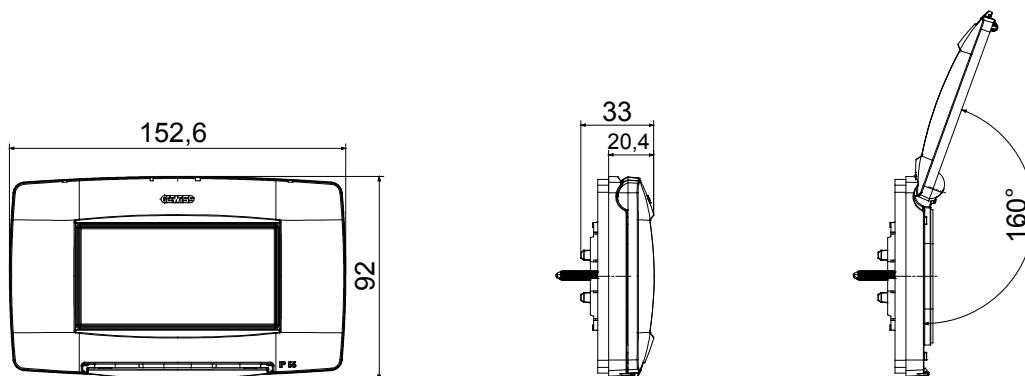

Watertight plates IP55 ChoruSmart range for round/square (axes distance 60mm) and rectangular (3 and 4 modules) flush mounting boxes. Watertight plates equipped with support and long screws, for the installation of Chorusmart range devices. Ergonomic membrane, maximum opening angle lid 160° facilitated by a comfortable handle. IP55 degree guaranteed with closed lid and watertight plate mounted on smooth and waterproof walls, without grooves

Category	ChoruSmart series	Type	Italian standard plates
Group	Watertight plates	Description	4 modules
Colour Plate	White	Finishing	Glossy
Material	Technopolymer	IP degree	IP55 (with closed lid)
Lid	With membrane	Membrane color	Transparent
For flush mounting box	Rectangular 4 modules	Fixing	2 screws (included)
Type of screw	6/32 x 30mm	Screw material	Galvanised steel
Included support	GW16804	Gasket	Vulcanized expanded rubber
Glow Wire Test	650 °C	Thermo-pressure with ball	70 °C
Standard	EN 60669-1	Operating temperature	-25 +60 °C
UV resistance	Yes (ISO 4892-2)	Maximum opening angle lid	160°
Electrocod	0110		

### DIMENSIONAL