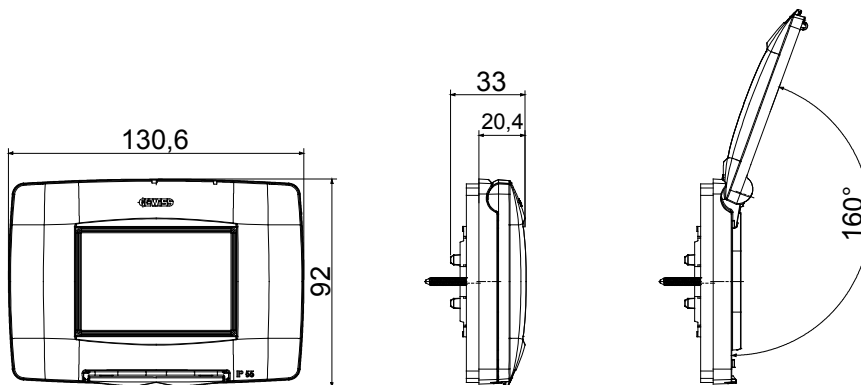

Watertight plates IP55 ChoruSmart range for round/square (axes distance 60mm) and rectangular (3 and 4 modules) flush mounting boxes. Watertight plates equipped with support and long screws, for the installation of Chorusmart range devices. Ergonomic membrane, maximum opening angle lid 160° facilitated by a comfortable handle. IP55 degree guaranteed with closed lid and watertight plate mounted on smooth and waterproof walls, without grooves

Category	ChoruSmart series	Type	Italian standard plates
Group	Watertight plates	Description	3 modules
Colour Plate	Black	Finishing	Glossy
Material	Technopolymer	IP degree	IP55 (with closed lid)
Lid	With membrane	Membrane color	Transparent
For flush mounting box	Rectangular 3 modules	Fixing	2 screws (included)
Type of screw	6/32 x 30mm	Screw material	Galvanised steel
Included support	GW16803	Gasket	Vulcanized expanded rubber
Glow Wire Test	650 °C	Thermo-pressure with ball	70 °C
Standard	EN 60669-1	Operating temperature	-25 +60 °C
UV resistance	Yes (ISO 4892-2)	Maximum opening angle lid	160°
Electrocod	0110		

DIMENSIONAL

TECHNICAL SYMBOLOGY

IP

GWT

IP55 (with closed lid)

650 °C

70 °C

STANDARDS/APPROVALS