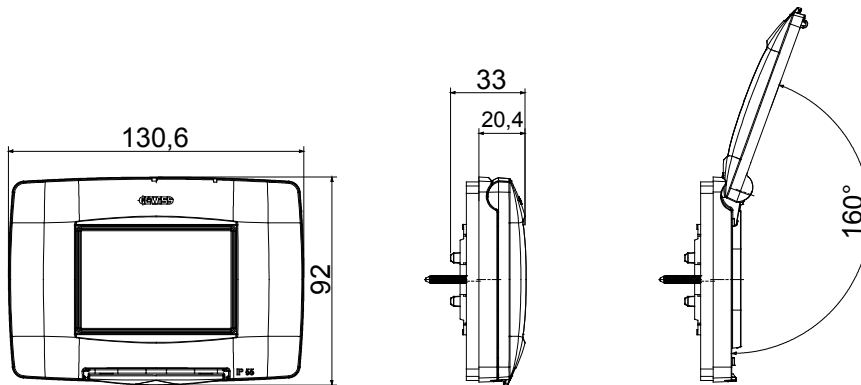

Watertight plates IP55 ChoruSmart range for round/square (axes distance 60mm) and rectangular (3 and 4 modules) flush mounting boxes. Watertight plates equipped with support and long screws, for the installation of Chorusmart range devices. Ergonomic membrane, maximum opening angle lid 160° facilitated by a comfortable handle. IP55 degree guaranteed with closed lid and watertight plate mounted on smooth and waterproof walls, without grooves

Category	ChoruSmart series	Type	Italian standard plates
Group	Watertight plates	Description	3 modules
Colour Plate	White	Finishing	Glossy
Material	Technopolymer	IP degree	IP55 (with closed lid)
Lid	With membrane	Membrane color	Transparent
For flush mounting box	Rectangular 3 modules	Fixing	2 screws (included)
Type of screw	6/32 x 30mm	Screw material	Galvanised steel
Included support	GW16803	Gasket	Vulcanized expanded rubber
Glow Wire Test	650 °C	Thermo-pressure with ball	70 °C
Standard	EN 60669-1	Operating temperature	-25 +60 °C
UV resistance	Yes (ISO 4892-2)	Maximum opening angle lid	160°
Electrocod	0110		

### DIMENSIONAL