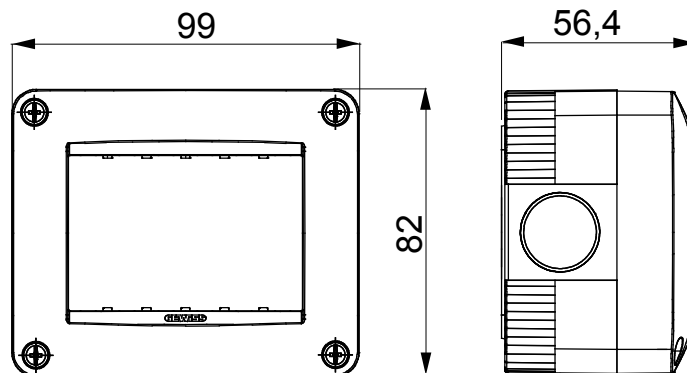

A range of tabletop panels, wall boxes and self-supporting wall enclosures suitable for housing ChorusSmart modular devices. Wall boxes and panels, available in black and white, must be completed with ChorusSmart support and One plates. The self-supporting enclosures, available in grey RAL 7035, are characterised in IP40 and IP55 versions: both have pre-cut knockouts, and the watertight version is also provided with a door with a transparent UV membrane. Self-supporting boxes and enclosures are designed to be fitted with an earth terminal.

| | | | |
|---------------------------|------------------------------|--------------------------------|------------------|
| Description | 3 modules | Colour | Grey RAL 7035 |
| No. knockout holes Ø23 | 3 on sides / 1 on the bottom | N. holes Ø 23 with cable gland | 1 |
| Type of knockout holes | Removable with tool | IP degree | IP40 |
| Insulation class | II | Mechanical resistance | IK07 |
| Lid screws | Corrosion-resistant steel | Torque screws tightening | 0.8 Newton/meter |
| Outer dim. LxHxD (mm) | 99x82x56 | Glow wire test | 650 °C |
| Thermo-pressure with ball | 70 °C | Standard | EN 60670-1 |
| Installation temperature | -25 +60 °C | Electrocod | 0212 |

DIMENSIONAL

TECHNICAL SYMBOLOGY

IP

IP40

IK

IK07

GWT

650 °C