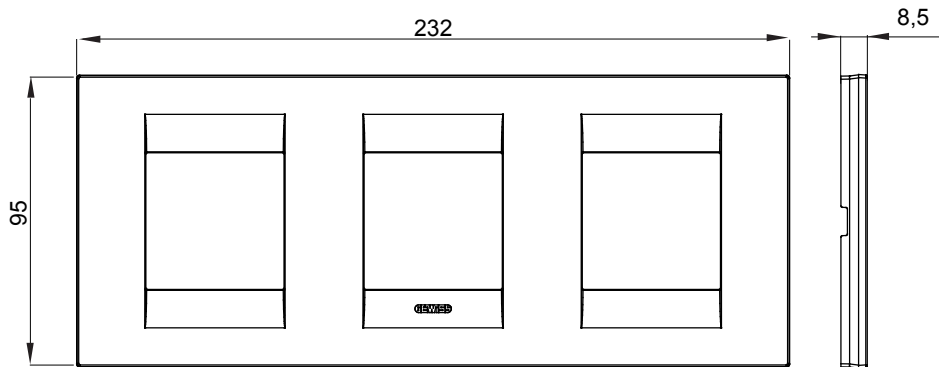

Range of ChoruSmart domestic series plates, made in a wide variety of shapes, colours, materials and finishes. It includes five different shapes (ONE, GEO, EGO, LUX, ICE and ICE Touch) for rectangular boxes with a capacity of up to 12 modules and three different shapes (ONE International, GEO International and LUX International) suitable for round/square boxes, both single and combined in horizontal or vertical configurations, with a capacity of 2 up to 2+2+2+2 modules. All ChoruSmart domestic series plates use the same supports, without the need for additional adapters. The range also includes blank plates, watertight IP55 plates and contour plates.

Family	GEO International	Description	2+2+2 modules
Type	Horizontal	Colour	Hemp
Material	Technopolymer	Finishing	Glossy
For support codes	GW16821, GW16822, GW16823	Glow wire test	650 °C
Thermo-pressure with ball	70 °C	Standard	EN 60669-1
Electrocod	0111		

### DIMENSIONAL