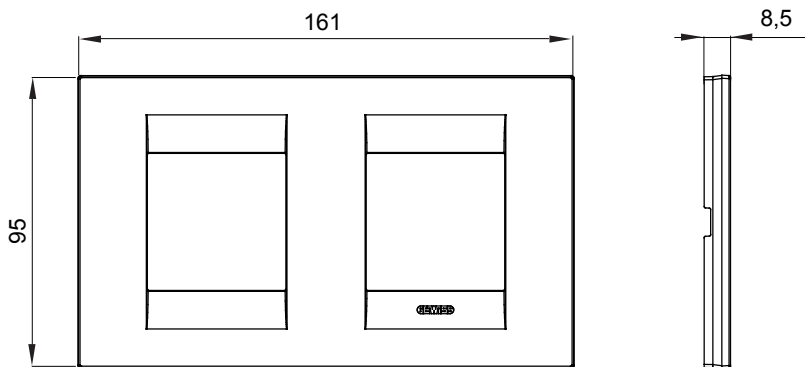

Range of ChoruSmart domestic series plates, made in a wide variety of shapes, colours, materials and finishes. It includes five different shapes (ONE, GEO, EGO, LUX, ICE and ICE Touch) for rectangular boxes with a capacity of up to 12 modules and three different shapes (ONE International, GEO International and LUX International) suitable for round/square boxes, both single and combined in horizontal or vertical configurations, with a capacity of 2 up to 2+2+2+2 modules. All ChoruSmart domestic series plates use the same supports, without the need for additional adapters. The range also includes blank plates, watertight IP55 plates and contour plates.

Family	GEO International	Description	2+2 modules
Type	Horizontal	Colour	Titanium
Material	Technopolymer	Finishing	Glossy
For support codes	GW16821, GW16822, GW16823	Glow wire test	650 °C
Thermo-pressure with ball	70 °C	Standard	EN 60669-1
Electrocod	0111		

### DIMENSIONAL

### TECHNICAL SYMBOLOGY

650 °C