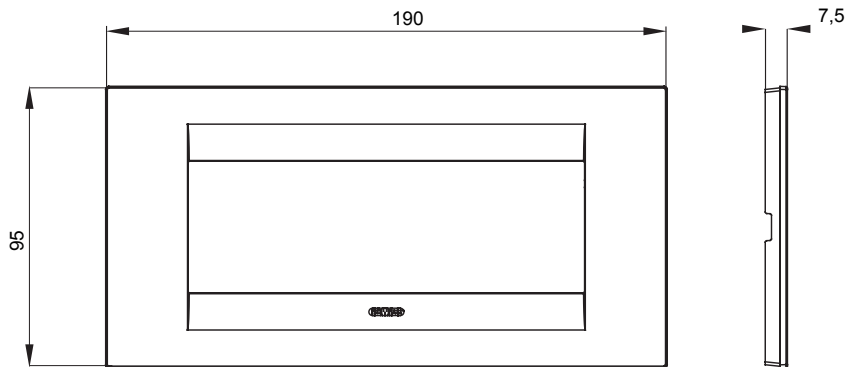

DIMENSIONAL

TECHNICAL SYMBOLOGY

STANDARDS/APPROVALS