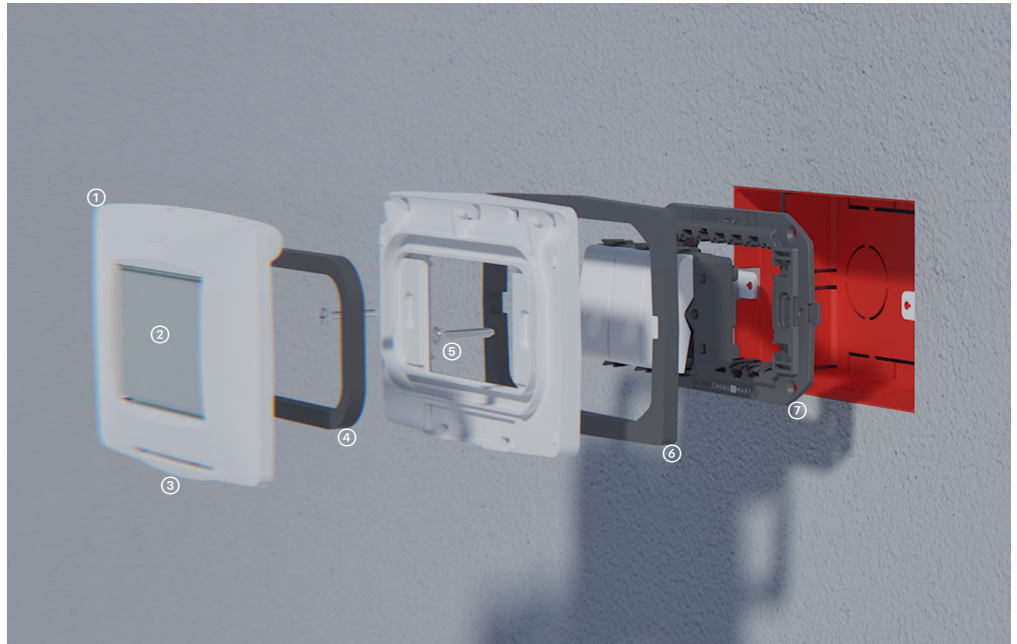

Watertight plates

CHORU SMART

Innovation and quality without compromise.

The new watertight plate from the ChoruSmart domestic range offers a door opening up to 160°, improving accessibility and durability over time. It features a newly designed internal gasket for high protection against weather conditions (IP55) and new fixing screws. Available in 2-module versions for round/square boxes (international standard) and 3- and 4-module versions for rectangular boxes, the plate is made in white, black, and titanium colors with a glossy finish. Aesthetics and functionality come together in a product designed to last over time.

Advantages

Modern design

The watertight plates, available in three elegant colors and equipped with a large transparent ergonomic membrane, feature a simple and discreet design, making them ideal for housing and protecting the ChoruSmart domestic range devices.

Simplified installation

The door opening up to 160° ensures easy access to the devices. Additionally, the possibility of mounting on deeply positioned flush-mounted boxes makes the plate installation simple and quick.

GEWISS

The watertight plate in detail

- ① **Aesthetic plate** available in 3 colours with glossy finish: white, black and titanium
- ② **Ergonomic membrane** made of UV-resistant material
- ③ **Handle** with simplified opening and optimised fastening system
- ④ **Improved gasket** for excellent weather protection
- ⑤ **Long screws** for fixing the plate even on boxes installed in depth
- ⑥ **Soft gasket** for perfect adhesion of the plate to the wall
- ⑦ **Support** for ChoruSmart devices