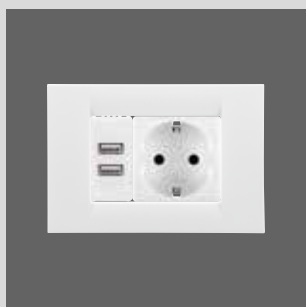

The exclusive advantages of the System range

Wide design choice

System offers 14 colours and 2 different plate shapes, with modern (Mira) or classic (Top System) lines, a glossy finish and a capacity from 1 to 12 (6+6) gang. Ideal for both rectangular and square boxes. Also available in an IP55 watertight version.

High performance

The command devices are available in 16AX versions with a nominal current of 16A, also suitable for heavy-duty loads. These versions are designed for the safe control of inductive/capacitive load management over time.