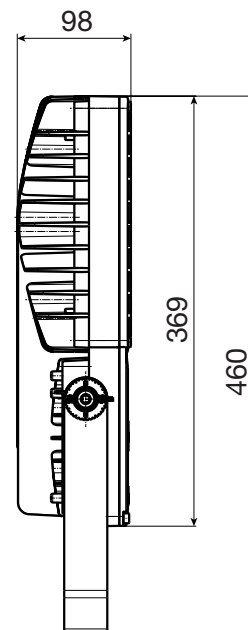

MCB Type B:	10A	16A	20A	25A
	4	7	8	10
MCB Type C:	10A	16A	20A	25A
	7	11	14	18
MCB Type D:	10A	16A	20A	25A
	14	24	32	38

DIMMING 1-10V

A

Ⓢ GWP20114 → ⚠

2,5 Nm
 $\varnothing_{\min} 7 - \varnothing_{\max} 13,5$

1-10V			
	L =	L	
	N =	N	
	⊕ =	⊕	
	② =	DIM+	
	① =	DIM-	

- | | | |
|---|--|---------|
| ① | | M8 |
| | | DIN7980 |
| ② | | M14 |
| | | DIN7980 |

	OPTICS				
	SN	SW	SM	ASW	ALW
GWP20401	✓	✓	✓		
GWP20403				✓	✓