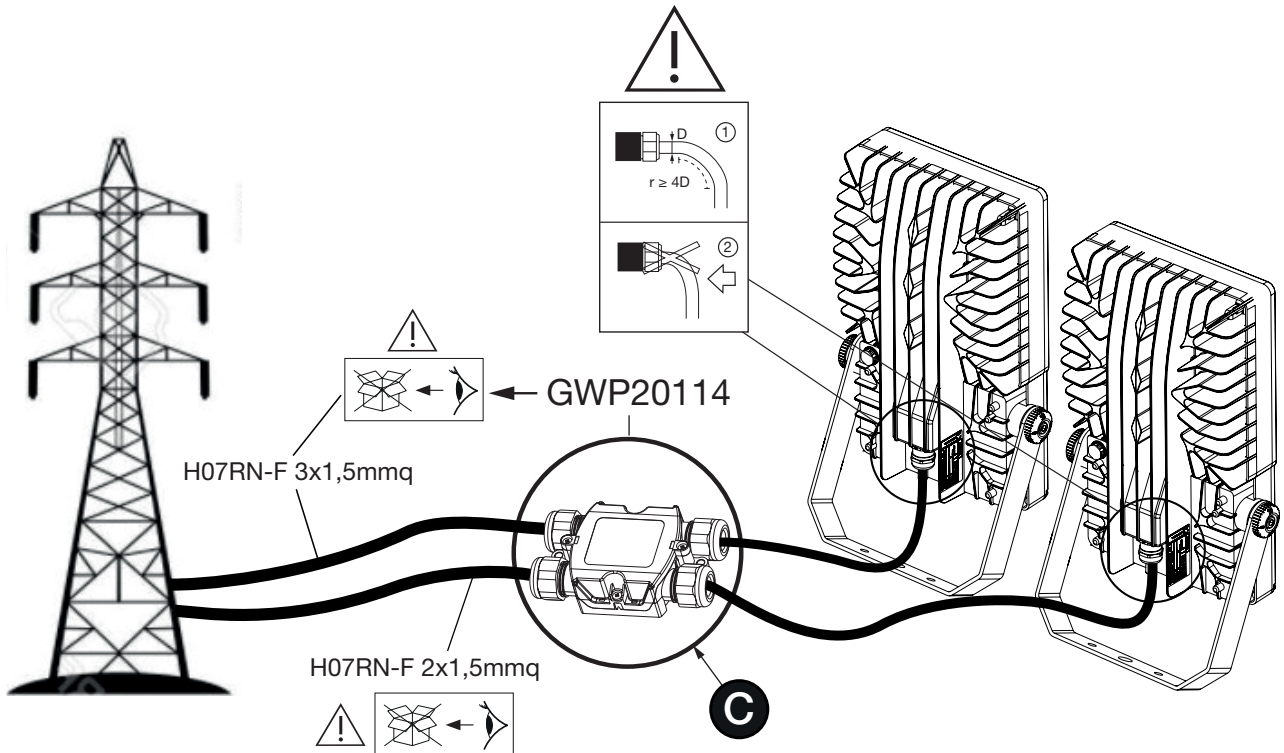

Ⓢ GWP20114 → ⚠

2,5 Nm
 $\varnothing_{\min} 7 - \varnothing_{\max} 13,5$

1-10V			
	L =	L	
	N =	N	
	⊕ =	⊕	
	② =	DIM+	
	① =	DIM-