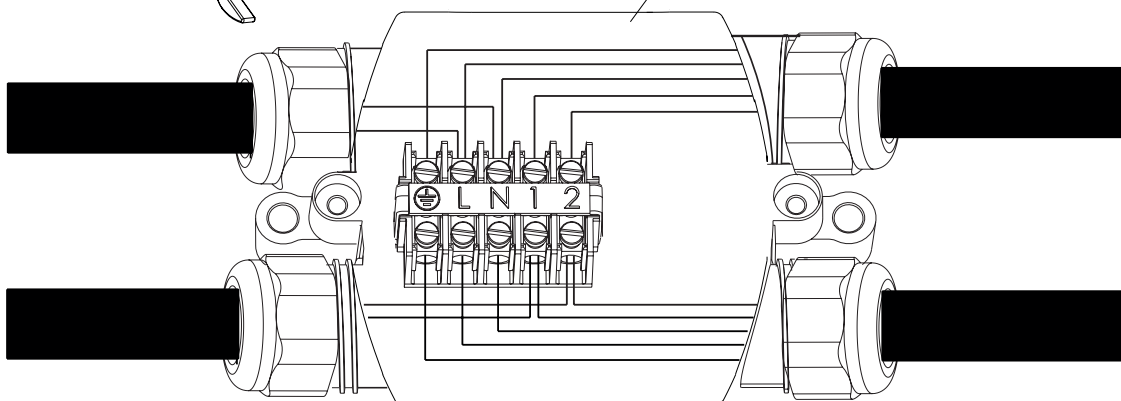

MCB Type B:	10A	16A	20A	25A
	4	7	8	10
MCB Type C:	10A	16A	20A	25A
	7	11	14	18
MCB Type D:	10A	16A	20A	25A
	14	24	32	38

DIMMING 1-10V

A

Ⓢ GWP20114 → ⚠

2,5 Nm
 $\varnothing_{\min} 7 - \varnothing_{\max} 13,5$

1-10V			
	L =	L	
	N =	N	
	⊕ =	⊕	
	② =	DIM+	
	① =	DIM-	

- | | | |
|---|--|---------|
| ① | | M8 |
| | | DIN7980 |
| ② | | M14 |
| | | DIN7980 |

	OPTICS				
	SN	SW	SM	ASW	ALW
GWP20401	✓	✓	✓		
GWP20403				✓	✓