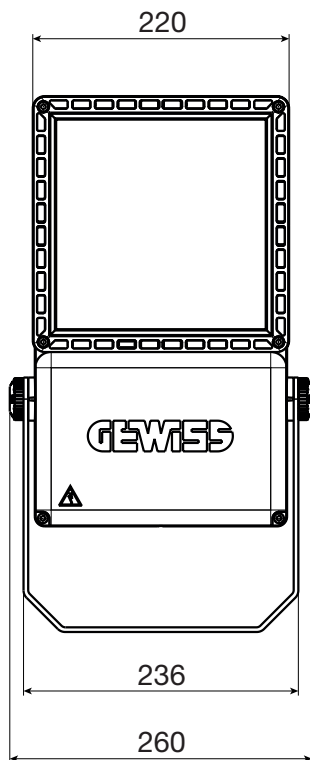

MCB Type B:	10A	16A	20A	25A
	4	7	8	10
MCB Type C:	10A	16A	20A	25A
	7	11	14	18
MCB Type D:	10A	16A	20A	25A
	14	24	32	38

DIMMING 1-10V

A

Ⓢ GWP20114 → ⚠

2,5 Nm
 $\varnothing_{\min} 7 - \varnothing_{\max} 13,5$

1-10V			
	L =	L	
	N =	N	
	⊕ =	⊕	
	② =	DIM+	
	① =	DIM-	

- | | | |
|---|--|---------|
| ① | | M8 |
| | | DIN7980 |
| ② | | M14 |
| | | DIN7980 |

	OPTICS				
	SN	SW	SM	ASW	ALW
GWP20401	✓	✓	✓		
GWP20403				✓	✓