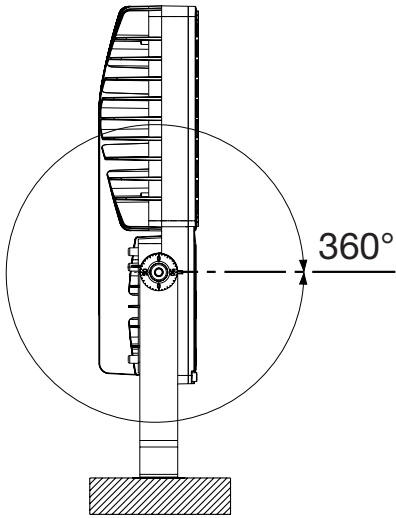

1-10V			
	L =	L	
	N =	N	
	⊕ =	⊕	
	② =	DIM+	
	① =	DIM-	

- | | | |
|---|--|---------|
| ① | | M8 |
| | | DIN7980 |
| ② | | M14 |
| | | DIN7980 |

	OPTICS				
	SN	SW	SM	ASW	ALW
GWP20401	✓	✓	✓		
GWP20403				✓	✓