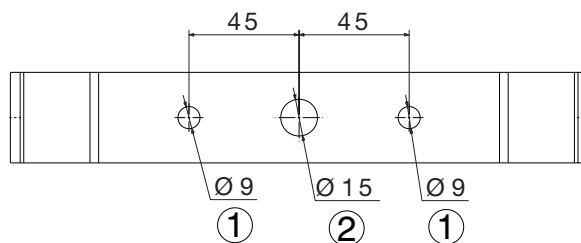

MCB Type B:	10A	16A	20A	25A
	4	7	8	10
MCB Type C:	10A	16A	20A	25A
	7	11	14	18
MCB Type D:	10A	16A	20A	25A
	14	24	32	38

DIMMING 1-10V

A

Ⓢ GWP20114 → ⚠

2,5 Nm
 $\varnothing_{\min} 7 - \varnothing_{\max} 13,5$

1-10V			
	L =	L	
	N =	N	
	⊕ =	⊕	
	② =	DIM+	
	① =	DIM-	

- | | | |
|---|--|---------|
| ① | | M8 |
| | | DIN7980 |
| ② | | M14 |
| | | DIN7980 |

	OPTICS				
	SN	SW	SM	ASW	ALW
GWP20401	✓	✓	✓		
GWP20403				✓	✓