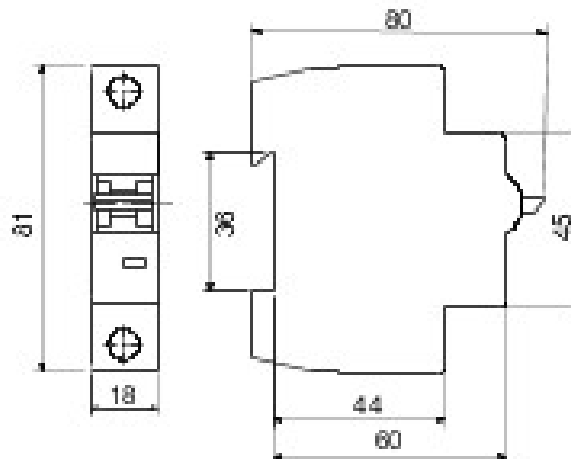

Omschrijving MINIATUURSTROOMONDERBREKER

Code RB 60

Aantal

polen 1P

Aantal

modules 1

Nominale
stroom 20 A

Curve C

DIMENSIONAL

STANDARDS/APPROVALS

GEWISS S.p.A. Via A. Volta, 1
24069 Cenate Sotto - Bergamo - Italy
tel. +39 035 94 61 11 fax +39 035 94 69 09

www.gewiss.com
sat@gewiss.com
Last update 18/06/2021

Data, measures, designs and pictures are shown
only as informative purposes,
and could be changed without previous notice